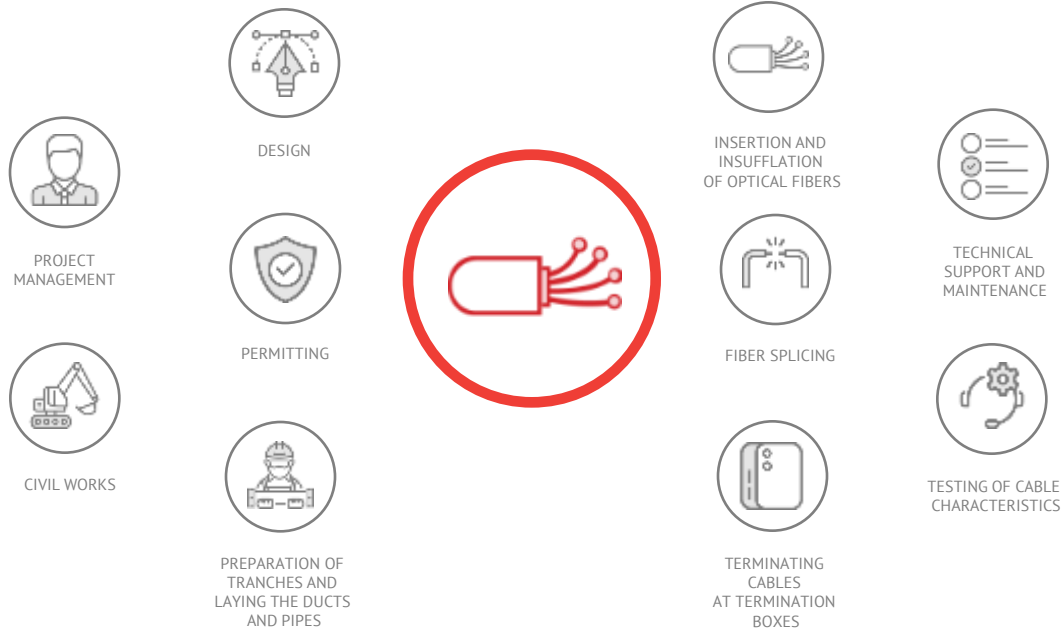

Passive Optical Networks and Access System

We deliver turn-key solutions and services, including design, construction and maintenance of fiber-optic and copper-based FTTx access and backbone networks, comprising of all steps from conceptual design to usage permit, including all necessary construction and installation works and equipment delivery.